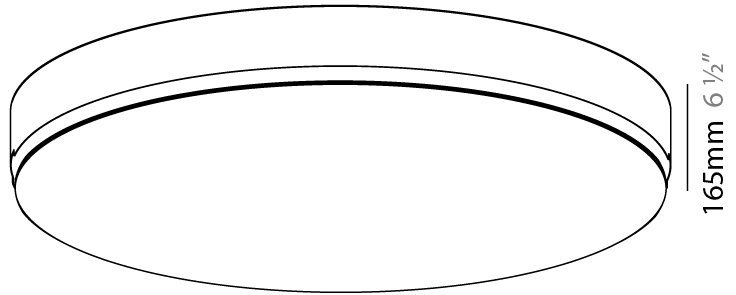

GENERAL

Series: Sign
Brand: Prolicht
Division: Architectural
Mounting Type: Trimless
Mounting Location: Ceiling
Subcategory: Ambient

PHYSICAL

Shape: Round
Diameter (mm): 930
Diameter (in): 36 5/8
Height (mm): 165
Height (in): 6 1/2
Light Distribution: Direct
Weight (kg): 16.1
Weight (lbs): 35.49
Diffuser: PMMA - Opal
Fixture Material: Extruded Aluminum / Steel
Cut-out Measurements: 955mm / 37 5/8"
Upon Request: Unique Sizes Unique Ceiling Thickness Unique Mounting Depth Spot Inserts

ELECTRICAL

Lamp Type: LED (Zhaga Standard)
Input Wattage (W): 129.5
Total Output Wattage (W): 111
Dimming: [Tri-Mode (Non-Dimming and Phase Dimming (120Vac only) and 0-10V Dimming)](#)
Driver Included: Yes
Driver Location: Integrated
Driver Type: Constant Current - Universal
Driver Class: Class 2
Input Voltage (V): 120 - 277
Constant Current (MA): 500

LED

[Color Temperature (°K): 2700 / 3000 / 3500 / 4000](#)
Max. Delivered Lumen (lm): 10779 / 12062 / 12382 / 12842
Nominal Lumen (lm): 14430 / 16148 / 16576 / 17191
CRI: >80 CRI
Efficiency (%): 65% (5mm Perspex)|77%
Lamp Life (hrs): 50000
Upon Request: RGB-W Tunable White Special Color Temperature CRI90

OPTICAL

RATINGS AND CERTIFICATIONS

Certified By: Certified for North American Standards
IP rating: IP20

Ø 930mm 36 5/8"

165mm 6 1/2"