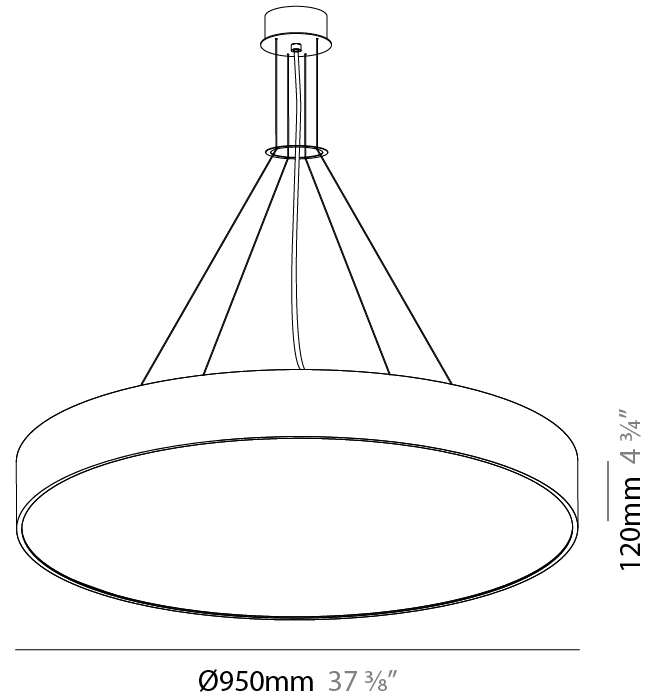

PHYSICAL

Shape: Round _____

Diameter (mm): 950 _____

Diameter (in): 37 ³/₈ _____

Depth (mm): 120 _____

Depth (in): 4 ³/₄ _____

Max. Overall Height (mm): 2120 _____

Max. Overall Height (in): 83 ⁷/₁₆ _____

Light Distribution: Direct _____

Weight (kg): 16.058 _____

Weight (lbs): 35.40 _____

Diffuser: PMMA - Opal or Micro-Prism _____

Fixture Finish: SSR / BKV / CWI / CRY / HAB / UFT / ITA / RUA / FTG / MYG / LOD / PUS / FRO / FUP / KIA / POP / BLS / SPG / MEY / GOH / GUM / CHC / COM / ABZ / JAG / OBR / MOS / ROR _____

Fixture Material: Extruded Aluminum / Steel _____

Cable Details: 2000mm or 6000mm Transparent Cable _____

ELECTRICAL

Lamp Type: LED (Zhaga Standard) _____

Input Wattage (W): 129.5 _____

Total Output Wattage (W): 111 _____

Dimming: Tri-Mode (Non-Dimming and Phase Dimming (120Vac only) and 0-10V Dimming) _____

Driver Included: Yes _____

Driver Location: Integrated _____

Driver Type: Constant Current - Universal _____

Driver Class: Class 1 _____

Input Voltage (V): 120 - 277 _____

Constant Current (MA): 500 _____

LED

Color Temperature (°K): 2700 / 3000 / 3500 / 4000 _____

Max. Delivered Lumen (lm): 11450 / 12319 / 12570 _____

CRI: >80 CRI _____

Lamp Life (hrs): 50000 _____

OPTICAL

Beam Angle: 110 _____

RATINGS AND CERTIFICATIONS

Certified By: Certified for North American Standards _____

IP rating: IP20 _____